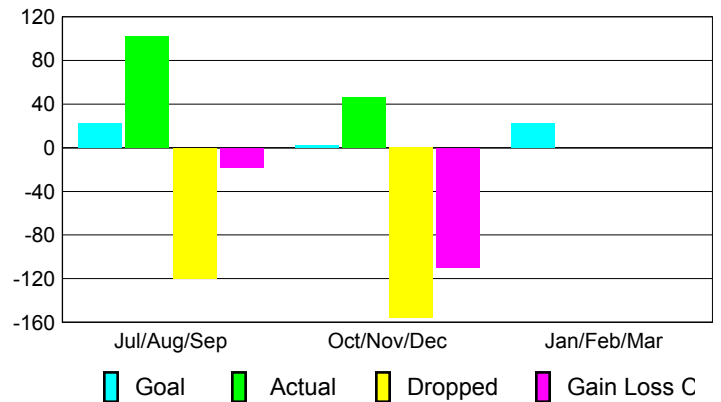

Membership Results 2012-2013

Goal, New, Dropped, Gain/Loss