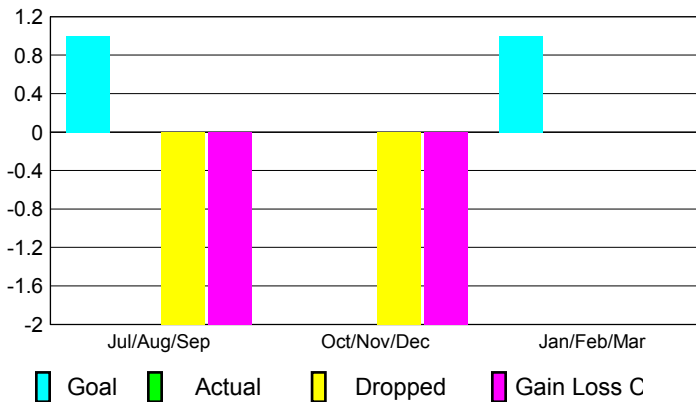

2012-2013 GMT Reports for District (or Undistricted) **District 13 F**

GMT: **JERRY SMITH**

Location: **OHIO**

GMT CA: **1**

CLUBS

Club Results
2012-2013

Clubs
2011-2012

| Month | New Club Goal | Actual New Clubs | Actual Dropped Clubs | Gain/Loss of Clubs | Gain/Loss of Clubs |
|---------------|---------------|------------------|----------------------|--------------------|--------------------|
| Jul/Aug/Sep | 1 | 0 | -2 | -2 | 0 |
| Oct/Nov/Dec | 0 | 0 | -2 | -2 | 0 |
| Jan/Feb/Mar | 1 | 0 | -4 | -4 | 0 |
| Totals | 2 | 0 | -4 | -4 | 0 |

Club Results 2012-2013

Goal, New, Dropped, Gain/Loss

Comparison of Club Gain/Loss

Current Year Compared to the Previous Year

YTD Status Quo Clubs 2012-2013

Status Quo Clubs Compared to Status Quo Members

MEMBERSHIP